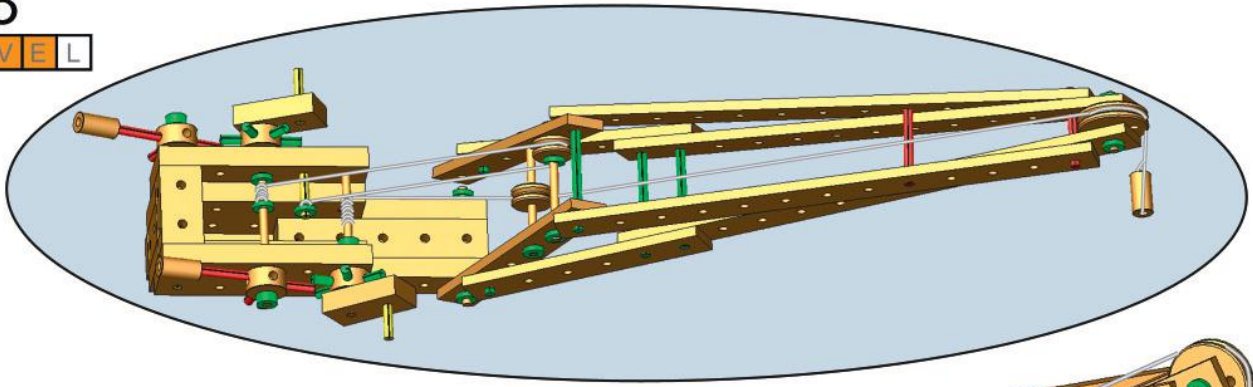

4x	2x	4x	1x	10x
2x	2x	4x	22x	5x
2x	2x	2x	11x	6x
2x	1x	2x	13x	1x
2x	5x	1x	14x	1x
2x	1x	3x	5x	3x
		2x		1x
				2x