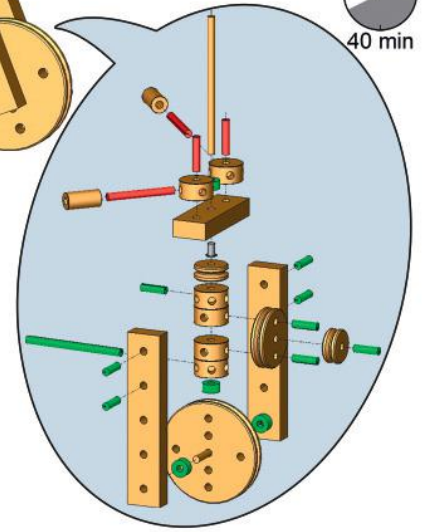

# 205

LEVEL

5+

x 80

40 min

- |    |    |    |    |                |
|----|----|----|----|----------------|
| 1x | 2x | 4x | 9x | 6x             |
| 2x | 2x | 2x | 2x | 3x             |
| 2x | 2x | 2x | 6x | 2x             |
| 2x | 2x | 4x | 9x | 1x <u>40mm</u> |
| 2x | 2x | 3x | 5x | 1x <u>80mm</u> |
|    |    | 2x |    |                |