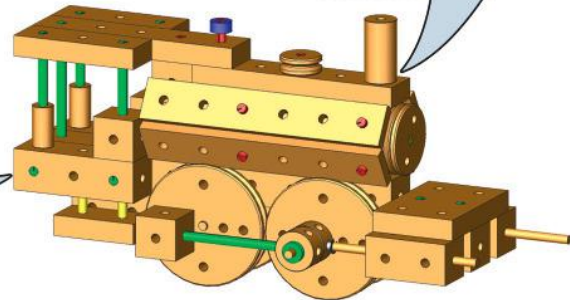

5x	2x	4x	2x	4x
2x	2x	2x	10x	1x
2x	2x	2x	7x	10x
2x	1x	2x	5x	4x <u>30mm</u>
2x	4x	4x	7x	2x <u>40mm</u>
		2x	3x	2x <u>80mm</u>
		1x