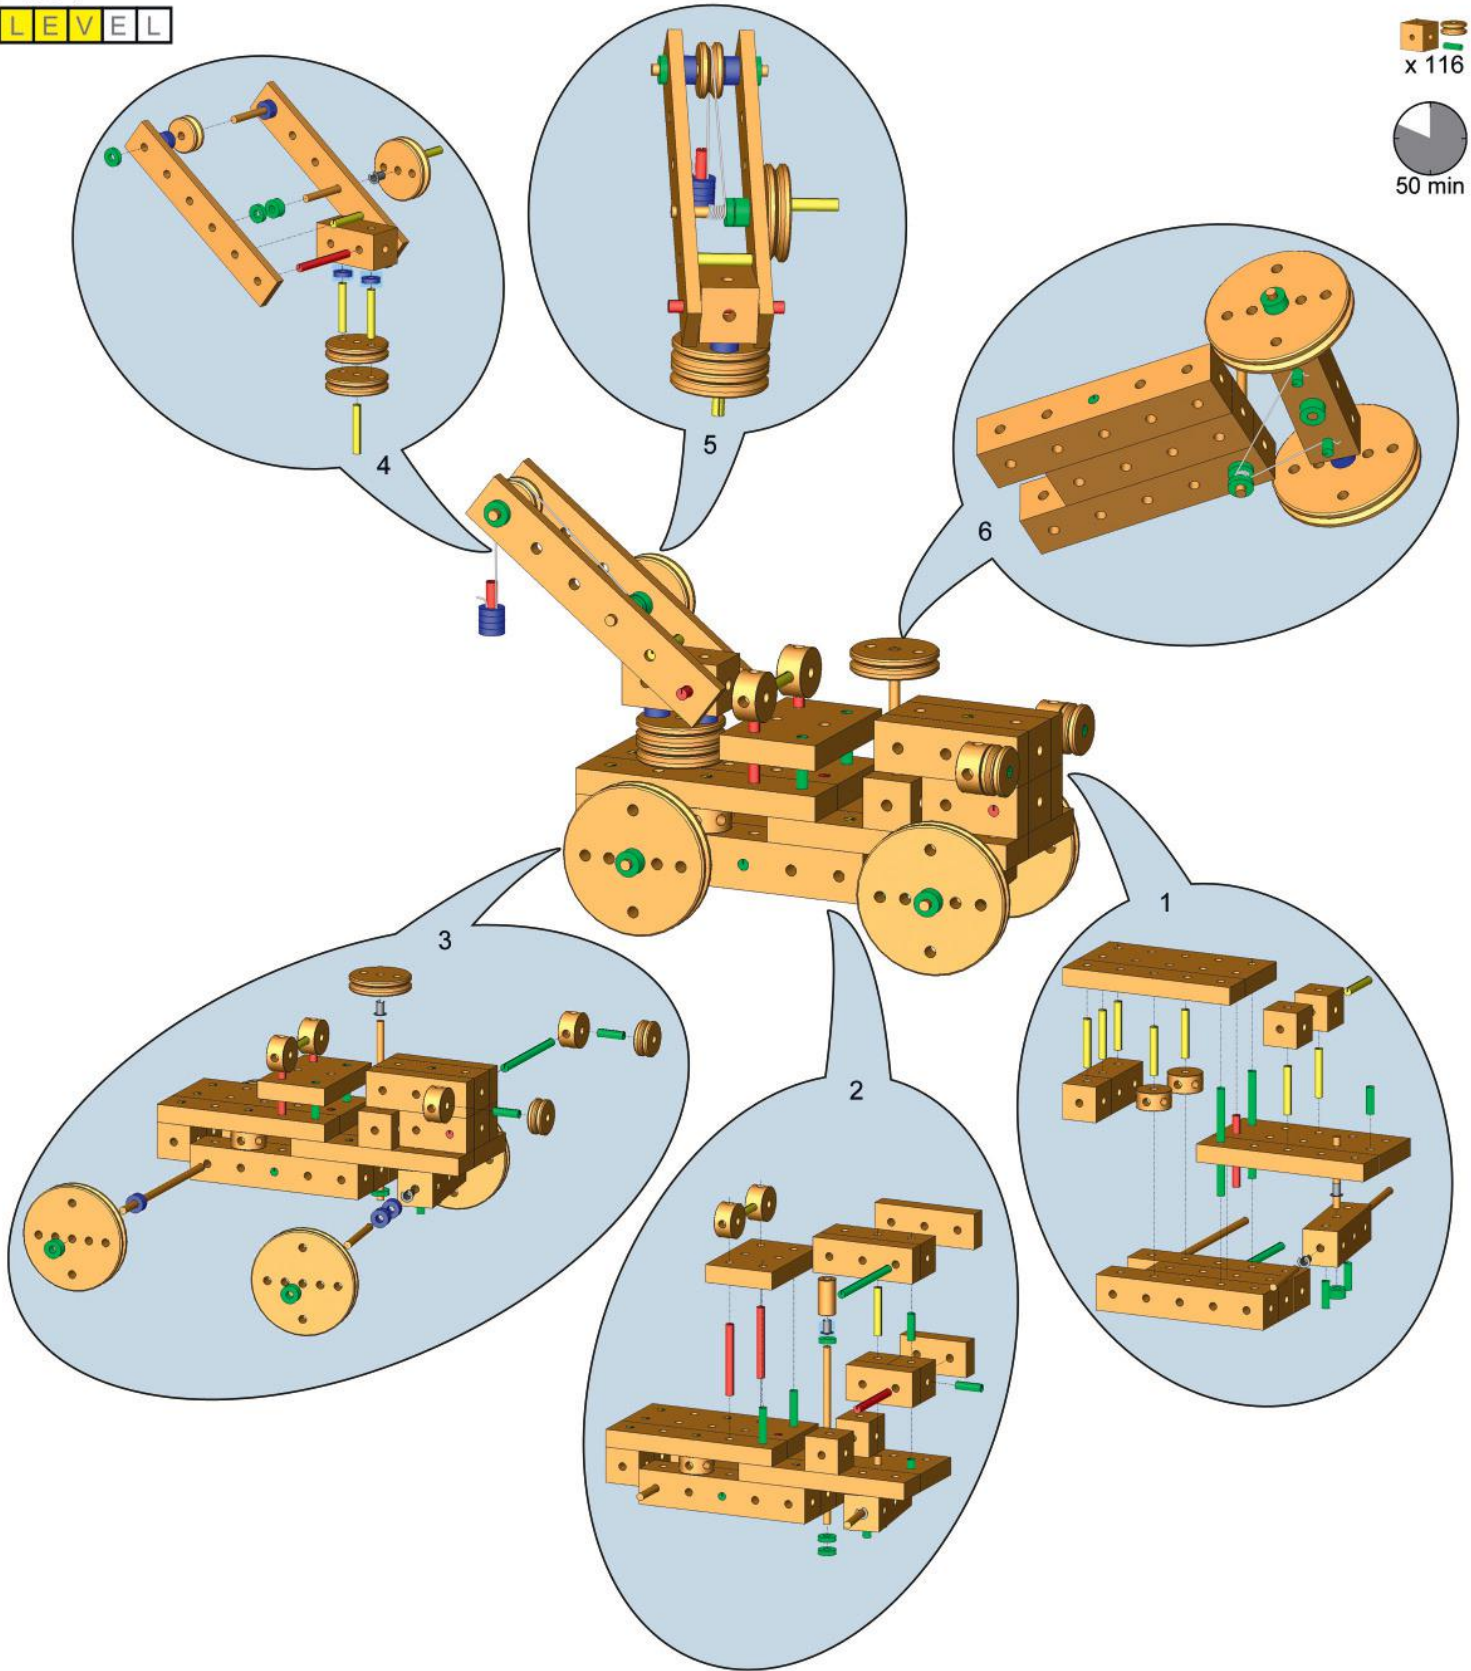

# 206

LEVEL

5+

x 98

50 min

- |    |    |    |     |                |
|----|----|----|-----|----------------|
| 5x | 2x | 4x | 2x  | 4x             |
| 2x | 2x | 2x | 10x | 1x             |
| 2x | 2x | 2x | 7x  | 10x            |
| 2x | 1x | 2x | 5x  | 4x <u>30mm</u> |
| 2x | 4x | 4x | 7x  | 2x <u>40mm</u> |
|    |    | 2x | 3x  | 2x <u>80mm</u> |
|    |    | 1x |     |                |