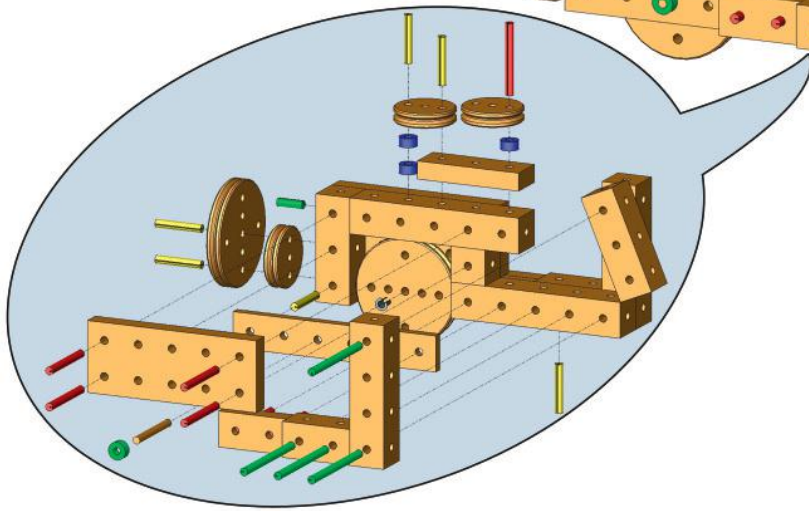

# 205

LEVEL

5+

x 80

40 min

- |    |    |    |    |                |
|----|----|----|----|----------------|
| 1x | 2x | 4x | 9x | 6x             |
| 2x | 2x | 2x | 2x | 3x             |
| 2x | 2x | 2x | 6x | 2x             |
| 2x | 2x | 4x | 9x | 1x <u>40mm</u> |
| 2x | 2x | 3x | 5x | 1x <u>80mm</u> |
|    |    | 2x |    |                |