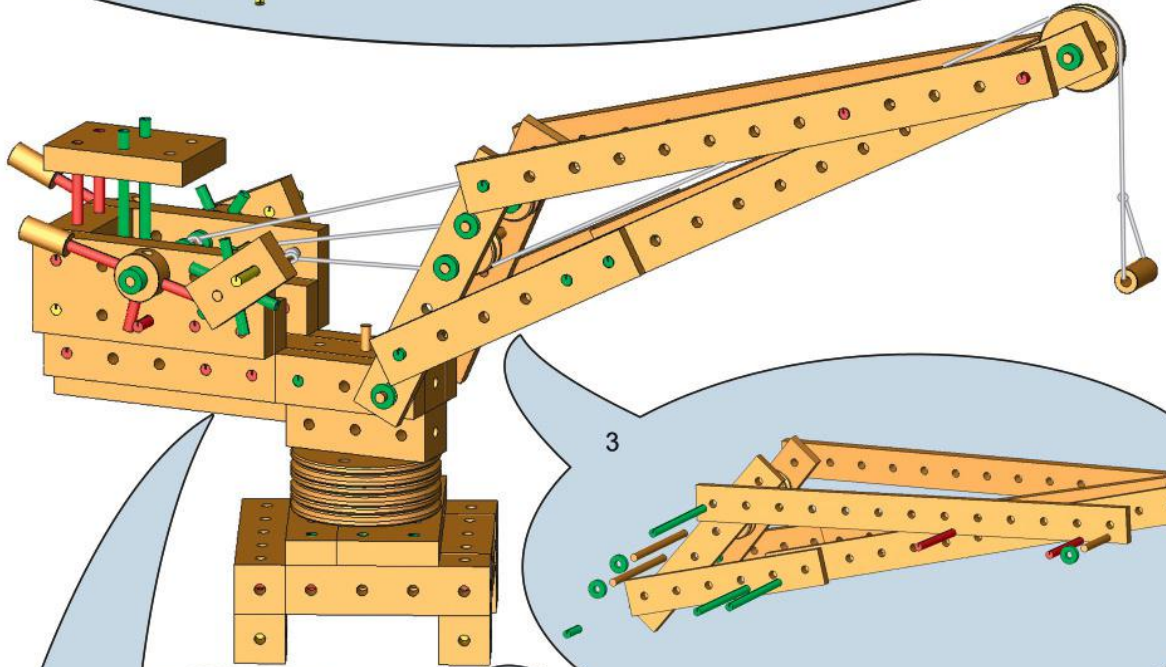

4x	2x	4x	1x	10x
2x	2x	4x	22x	5x
2x	2x	2x	11x	6x
2x	1x	2x	13x	1x
2x	5x	1x	14x	1x
2x	1x	3x	5x	3x
		2x		1x
				2x