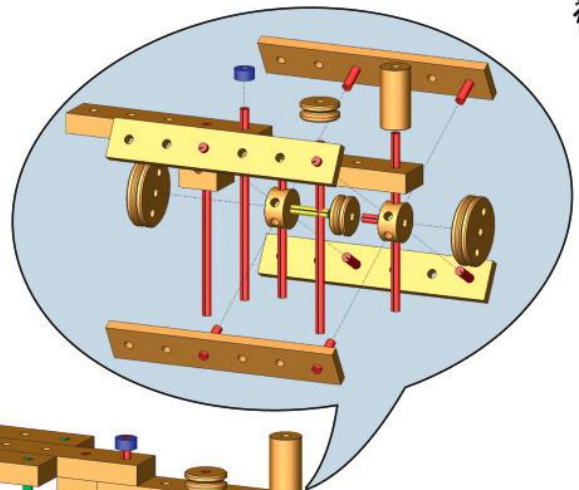

5x	2x	4x	2x	4x
2x	2x	2x	10x	1x
2x	2x	2x	7x	10x
2x	1x	2x	5x	4x <u>30mm</u>
2x	4x	4x	7x	2x <u>40mm</u>
		2x	3x	2x <u>80mm</u>
		1x