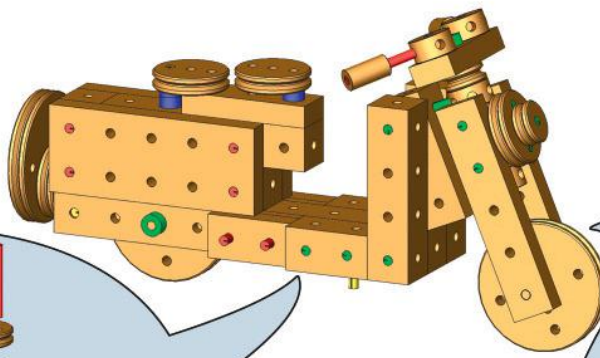

# 205

LEVEL

5+

x 80

40 min

- |    |    |    |    |                |
|----|----|----|----|----------------|
| 1x | 2x | 4x | 9x | 6x             |
| 2x | 2x | 2x | 2x | 3x             |
| 2x | 2x | 2x | 6x | 2x             |
| 2x | 2x | 4x | 9x | 1x <u>40mm</u> |
| 2x | 2x | 3x | 5x | 1x <u>80mm</u> |
|    |    | 2x |    |                |